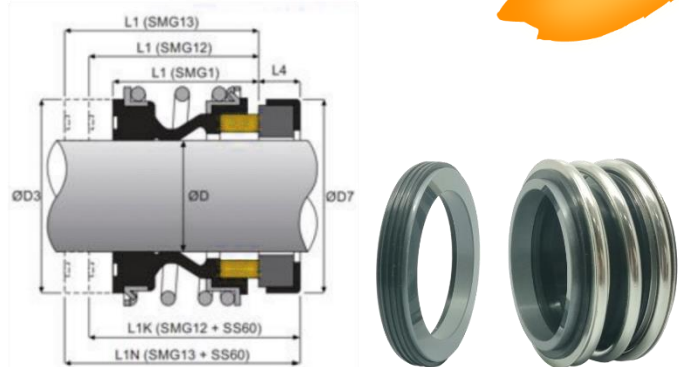

D-MG1 / D-MG12 / D-MG13

Rubber Bellow Seal

DAIKOTE
INNOVATIVE SOLUTIONS

Materials

Stationary: - Car / SiC / SSiC / TC
Rotary: - Car / SiC / SSiC / TC
Elastomer: - NBR / EPDM / Viton

Working Conditions

Pressure: ≤ 12 bar
Speed: ≤ 12 m/s
 Temperature up to 150°C